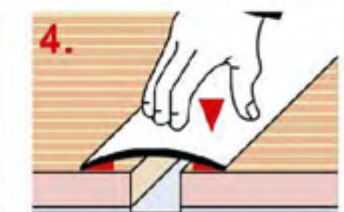

Angle profile for protecting stair edges that can be installed after a floor has been laid. Various dimensions :10*20mm, 10*25mm, 12*28mm, 20*30mm, 20*35mm, 20*40mm, 30*50mm etc or customize. Unperforated profiles are also available for adhering to tiled floor.

可用于楼梯转角与地板边缘位置。尺寸颜色多选,无孔自粘胶安装，简单方便。