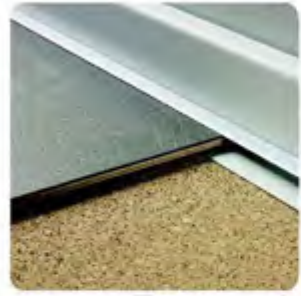

Trims for Flooring

HBR-10