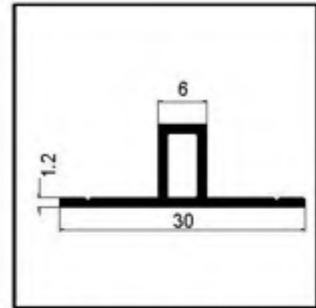

HBY-LS010

Custom models are available. Welcome to consult

可提供定制型号欢迎咨询