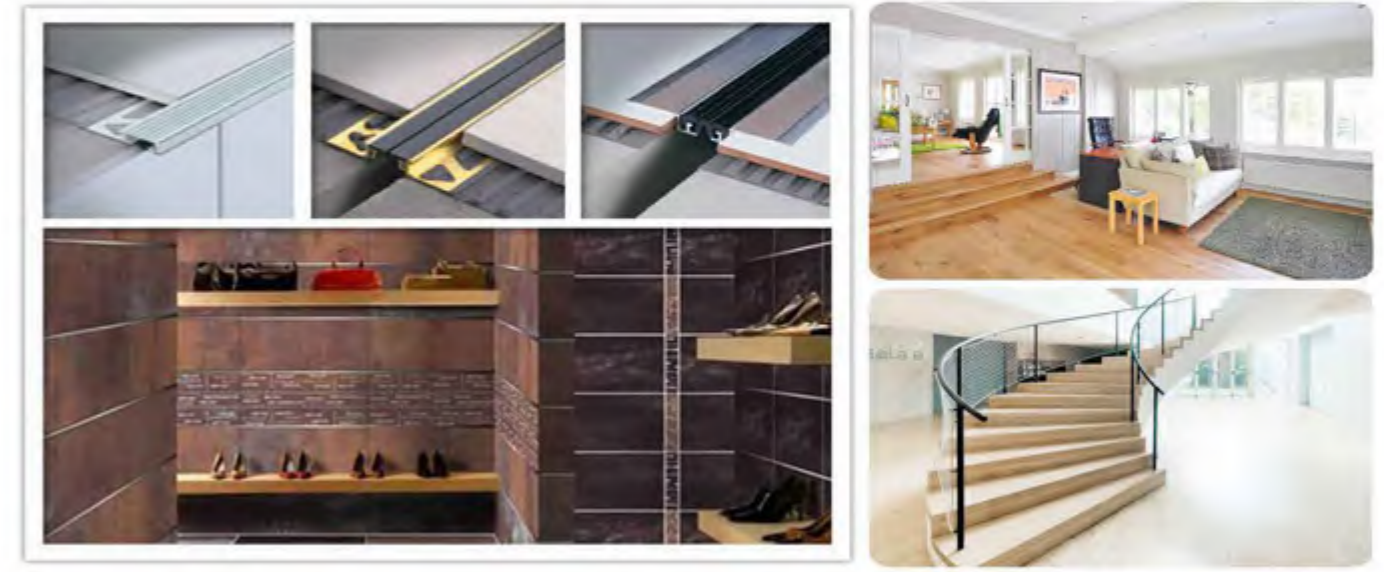

# Sinomet<sup>®</sup> Aluminum Trims Series

RAINBOW FLOORING ACCESSORIES

More Professional On Your Trims

Sinomet range of profiles has been developed over years of extensive research and development. Our profiles are functional solutions that greatly improve the quality of finish to flooring, while remaining easy and efficient to install. Sinomet's Profiles are made with highly durable die-cast aluminium which stands up against every day wear and tear. That's why Engineers, Architects and homeowners trust in Sinomet Profiles for that perfect finish.