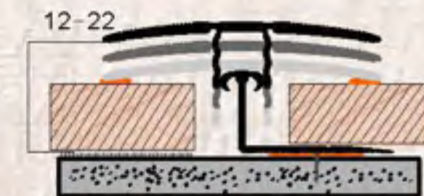

Patented product(s), counterfeiting not allowed.
施耐镁结构专利产品, 仿冒必究。