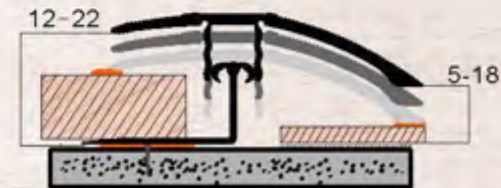

Patented product(s), counterfeiting not allowed.
施耐镁结构专利产品, 仿冒必究。