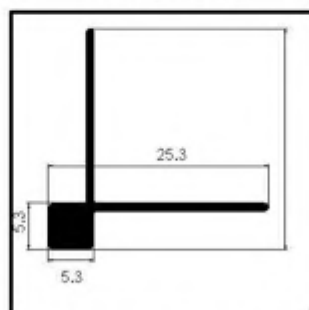

可提供定制型号欢迎咨询

> Trims for Ceramic  
铝合金瓷砖阳角线系列

Aluminum tile trim is mainly used in ceramic tile, Stone, glass decoration 90 degrees of corner treatment; Products saves ceramic tile, stone, glass decoration spell Angle trimming, edge grinding of working hours and cost; Avoid the abandonment of the ceramic tile 45 degrees of bevel edge cutting loss and harsh noises during the process of construction, the phenomenon of the dust float in the sky, optimize the environment of the construction. Effective protection and beautification household Angle.

铝合金阳角线：主要适用于瓷砖、石材、玻璃装修90度转角位的处理；产品节省了瓷砖、石材、玻璃装修拼角的切边、磨边的工时和费用；避免了瓷砖45度斜边切割的报废损耗和施工过程的刺耳噪声、灰尘飞扬的现象，优化了施工环境。有效的保护和美化家居角位。

RB-C-001

RB-C-002

RB-C-003

RB-C-004

RB-C-005

RB-C-006

RB-C-007