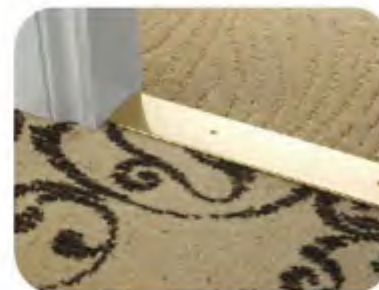

Carpet to Carpet
地毯与地毯