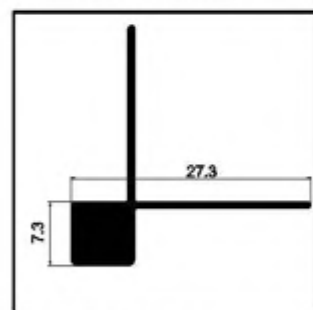

可提供定制型号欢迎咨询

> Trims for Ceramic  
铝合金瓷砖阳角线系列

Aluminum tile trim is mainly used in ceramic tile, Stone, glass decoration 90 degrees of corner treatment; Products saves ceramic tile, stone, glass decoration spell Angle trimming, edge grinding of working hours and cost; Avoid the abandonment of the ceramic tile 45 degrees of bevel edge cutting loss and harsh noises during the process of construction, the phenomenon of the dust float in the sky, optimize the environment of the construction. Effective protection and beautification household Angle.

铝合金阳角线：主要适用于瓷砖、石材、玻璃装修90度转角位的处理；产品节省了瓷砖、石材、玻璃装修拼角的切边、磨边的工时和费用；避免了瓷砖45度斜边切割的报废损耗和施工过程的刺耳噪声、灰尘飞扬的现象，优化了施工环境。有效的保护和美化家居角位。

RB-C-001

RB-C-002

RB-C-003

RB-C-004

RB-C-005

RB-C-006

RB-C-007