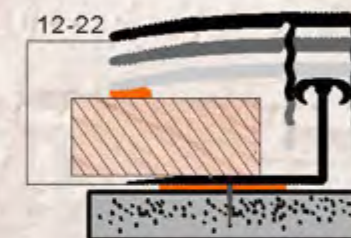

Patented product(s), counterfeiting not allowed.
施耐镁结构专利产品, 仿冒必究。