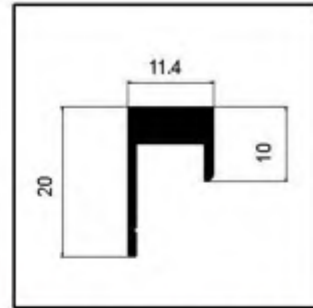

HBY-LS012

Custom models are available. Welcome to consult

可提供定制型号欢迎咨询