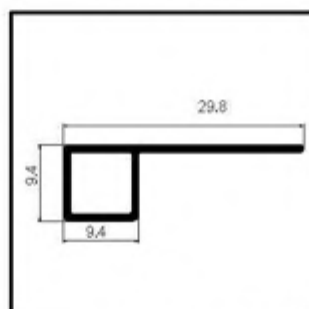

RB-C-010

Welcome
contact with us
for Customized
models
可提供定制型号欢
迎咨询