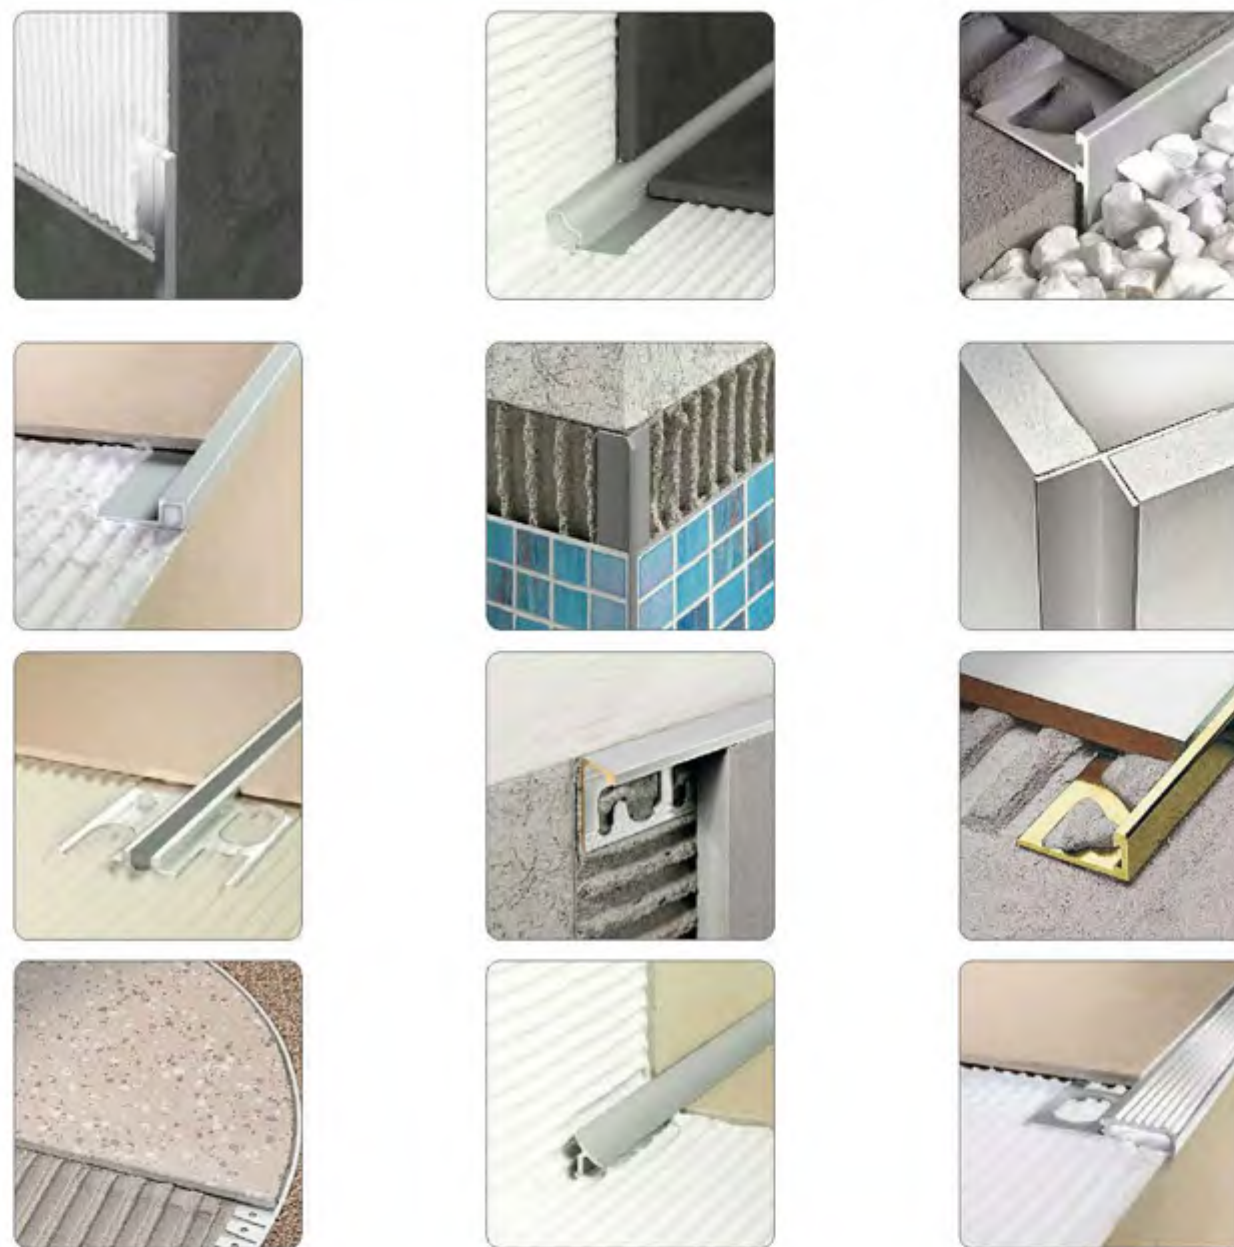

可提供定制型号欢迎咨询

> Trims for Ceramic  
铝合金瓷砖阳角线系列

Aluminum tile trim is mainly used in ceramic tile, Stone, glass decoration 90 degrees of corner treatment; Products saves ceramic tile, stone, glass decoration spell Angle trimming, edge grinding of working hours and cost; Avoid the abandonment of the ceramic tile 45 degrees of bevel edge cutting loss and harsh noises during the process of construction, the phenomenon of the dust float in the sky, optimize the environment of the construction. Effective protection and beautification household Angle.

铝合金阳角线：主要适用于瓷砖、石材、玻璃装修90度转角位的处理；产品节省了瓷砖、石材、玻璃装修拼角的切边、磨边的工时和费用；避免了瓷砖45度斜边切割的报废损耗和施工过程的刺耳噪声、灰尘飞扬的现象，优化了施工环境。有效的保护和美化家居角位。

RB-C-001

RB-C-002

RB-C-003

RB-C-004

RB-C-005

RB-C-006

RB-C-007