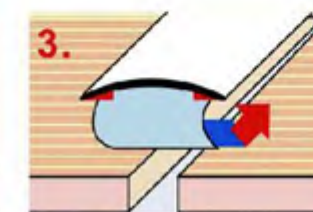

Angle profile for protecting stair edges that can be installed after a floor has been laid. Various dimensions :10*20mm, 10*25mm, 12*28mm, 20*30mm, 20*35mm, 20*40mm, 30*50mm etc or customize. Unperforated profiles are also available for adhering to tiled floor.

可用于楼梯转角与地板边缘位置。尺寸颜色多选,无孔自粘胶安装，简单方便。