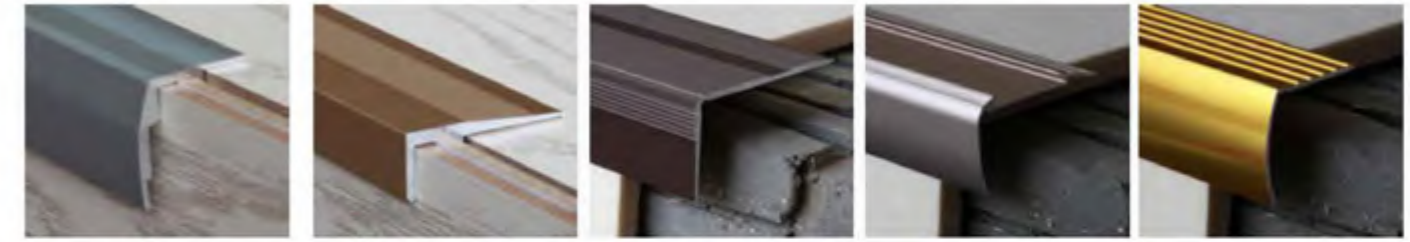

可提供定制型号欢迎咨询

> Trims for Ceramic  
铝合金瓷砖阳角线系列

Aluminum tile trim is mainly used in ceramic tile, Stone, glass decoration 90 degrees of corner treatment; Products saves ceramic tile, stone, glass decoration spell Angle trimming, edge grinding of working hours and cost; Avoid the abandonment of the ceramic tile 45 degrees of bevel edge cutting loss and harsh noises during the process of construction, the phenomenon of the dust float in the sky, optimize the environment of the construction. Effective protection and beautification household Angle.