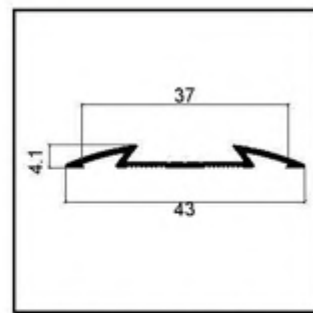

HBV-DZ-034