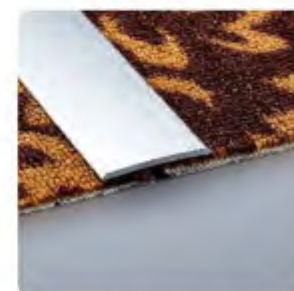

**Choice of lengths/长度** 900mm 1800mm 2700mm or customize

Luxury Series of Carpet trims  
奢华地毯收边条

RFA-C-012

RFA-C-014

RFA-C-015

RFA-C-016

RFA-C-013

RFA-S-005