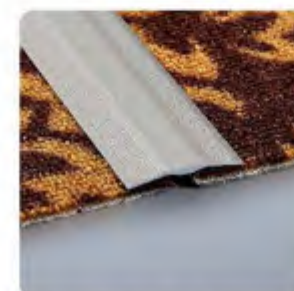

**Choice of lengths/长度** 900mm 1800mm 2700mm or customize

Luxury Series of Carpet trims  
奢华地毯收边条

RFA-C-012

RFA-C-014

RFA-C-015

RFA-C-016

RFA-C-013

RFA-S-005